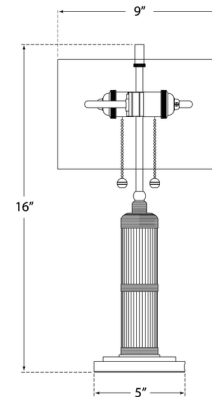

By Visual Comfort Signature

Description

The Longacre Table Lamp adds a unique design element to your space with its thick, finely ribbed stem and stepped round base. The design is completed by its soft linen or paper shade which glows warmly as it disperses the light. Place this petite lamp on a side table in your living room or use it for bedside lighting.

Shown in bronze / linen

Specifications

COLOR Linen
BODY FINISH Bronze
WATTAGE 50W
DIMMER N/A
DIMENSIONS 9"W x 16"H
BULB NOT INCLUDED 2 x B10/Medium (E26)/25W/120V Incandescent
OTHER BULB OPTIONS 2 x B10/Medium (E26)/120V LED 2 x B11/Medium (E26)/120V LED