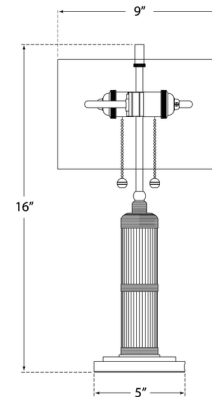

By Visual Comfort Signature

Description

The Longacre Table Lamp adds a unique design element to your space with its thick, finely ribbed stem and stepped round base. The design is completed by its soft linen or paper shade which glows warmly as it disperses the light. Place this petite lamp on a side table in your living room or use it for bedside lighting.

Shown in polished nickel / linen

Specifications

COLOR Linen
BODY FINISH Polished Nickel
WATTAGE 50W
DIMMER N/A
DIMENSIONS 9"W x 16"H
BULB NOT INCLUDED 2 x B10/Medium (E26)/25W/120V Incandescent
OTHER BULB OPTIONS 2 x B10/Medium (E26)/120V LED 2 x B11/Medium (E26)/120V LED