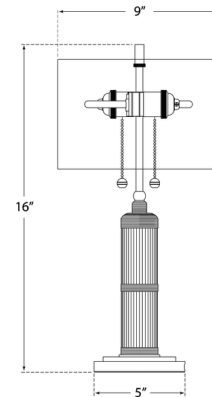

### Specifications

COLOR	..... Linen
BODY FINISH	..... Polished Nickel
WATTAGE	..... 50W
DIMMER	..... N/A
DIMENSIONS	..... 9"W x 16"H
BULB NOT INCLUDED	..... 2 x B10/Medium (E26)/25W/120V Incandescent
OTHER BULB OPTIONS	..... 2 x B10/Medium (E26)/120V LED ..... 2 x B11/Medium (E26)/120V LED