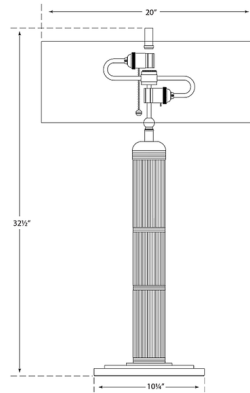

By Visual Comfort Signature

Description

The Longacre Tall Table Lamp offers a bold design element for your space with its thick, finely ribbed stem and stepped round base, complemented by a shallow linen drum shade. Place it on a living room console or in a bedroom to add soft ambient lighting.

Shown in polished nickel / linen

Specifications

COLOR Linen
BODY FINISH Polished Nickel
WATTAGE 120W
DIMMER N/A
DIMENSIONS 20"W x 32.5"H
BULB NOT INCLUDED 2 x B10/Medium (E26)/60W/120V Incandescent
OTHER BULB OPTIONS 2 x B11/Medium (E26)/120V LED 2 x B10/Medium (E26)/120V LED