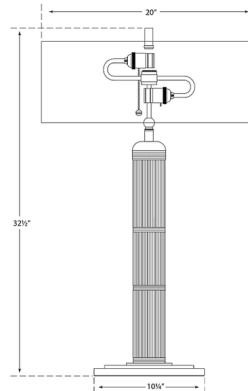

### Specifications

COLOR	..... Linen
BODY FINISH	..... Polished Nickel
WATTAGE	..... 120W
DIMMER	..... N/A
DIMENSIONS	..... 20"W x 32.5"H
BULB NOT INCLUDED	..... 2 x B10/Medium (E26)/60W/120V Incandescent
OTHER BULB OPTIONS	..... 2 x B11/Medium (E26)/120V LED 2 x B10/Medium (E26)/120V LED