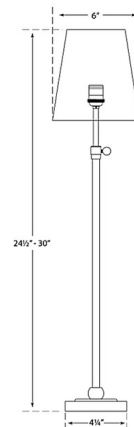

### Description

The Bryant Slim Adjustable Table Lamp adds a clean classic look to your interior space. The slim body has a key adjustment to allow this table to be 24.5 - 30 inches. Topped with a linen cone shaped shade that casts warm light across your room. On/Off switch is located on the cord.

### Specifications

COLOR	.....	Linen
BODY FINISH	.....	N/A
WATTAGE	.....	60W
DIMMER	.....	N/A
DIMENSIONS	.....	6"W x 30"H
BULB NOT INCLUDED	.....	1 x A19/Medium (E26)/60W/120V Incandescent
OTHER BULB OPTIONS	.....	1 x A19/Medium (E26)/120V LED