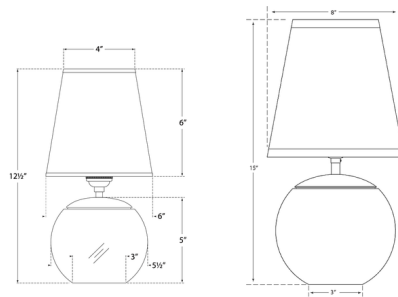

Description

The Terri Round Accent Table Lamp showcases a chic spherical base, available in alabaster or crystal, paired with a tapered shade for an elegant design. The shade is made of linen or paper and emits a warm, inviting glow that highlights your space. Notes: The crystal lamps cannot be placed in direct sunlight. All options except the 8 inch width alabaster lamps are French wired; the power cord exits at the bulb socket. A paper shade is not available for some base and size options.

Shown in alabaster / linen

Specifications

COLOR Linen
BODY FINISH Alabaster
WATTAGE 60W
DIMMER Included
DIMENSIONS 6"W x 12.5"H
BULB NOT INCLUDED 1 x A19/Medium (E26)/60W/120V Incandescent
OTHER BULB OPTIONS 1 x A19/Medium (E26)/120V LED