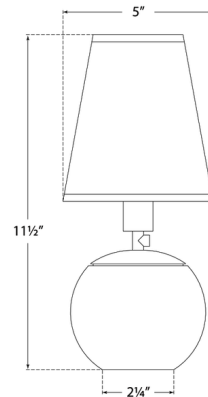

Shown in crystal / linen

Specifications

COLOR	Linen
BODY FINISH	Crystal
WATTAGE	40W
DIMMER	N/A
DIMENSIONS	5"W x 11.5"H
BULB NOT INCLUDED	1 x B11/Candelabra (E12)/40W/120V Incandescent
OTHER BULB OPTIONS	1 x B11/Candelabra (E12)/120V LED