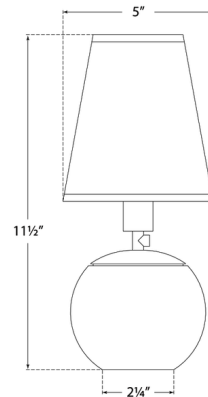

Shown in hand-rubbed antique brass / linen

Specifications

COLOR	Linen
BODY FINISH	Hand-Rubbed Antique Brass
WATTAGE	40W
DIMMER	N/A
DIMENSIONS	5"W x 11.5"H
BULB NOT INCLUDED	1 x B11/Candelabra (E12)/40W/120V Incandescent
OTHER BULB OPTIONS	1 x B11/Candelabra (E12)/120V LED