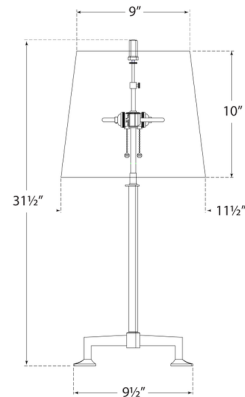

### Specifications

COLOR	.....	Linen
BODY FINISH	.....	Gilded Iron
WATTAGE	.....	18W
DIMMER	.....	N/A
DIMENSIONS	.....	11.5"W x 31.5"H
BULB NOT INCLUDED	.....	2 x B11/Medium (E26)/9W/120V LED

CLICK TO VIEW PRODUCT