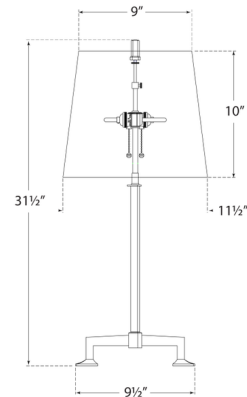

Shown in gilded iron / linen

Specifications

COLOR	Linen
BODY FINISH	Gilded Iron
WATTAGE	18W
DIMMER	N/A
DIMENSIONS	11.5"W x 31.5"H
BULB NOT INCLUDED	2 x B11/Medium (E26)/9W/120V LED

CLICK TO VIEW PRODUCT

Notes: