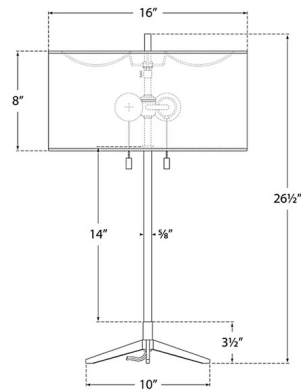

By Visual Comfort Signature

Description

The Caron Table Lamp brings a clean, simple look to your interior space. A slim stem rests on tripod legs and is topped with a drum shaped linen shade that casts warm light across your room. Dual On/Off pull chains are located on the lamp socket for independent light operation.

Shown in hand-rubbed antique brass / linen

Specifications

COLOR	Linon
BODY FINISH	Hand-Rubbed Antique Brass
WATTAGE	120W
DIMMER	N/A
DIMENSIONS	16"W x 26.5"H
BULB NOT INCLUDED	2 x A19/Medium (E26)/60W/120V Incandescent
OTHER BULB OPTIONS	2 x A19/Medium (E26)/120V LED