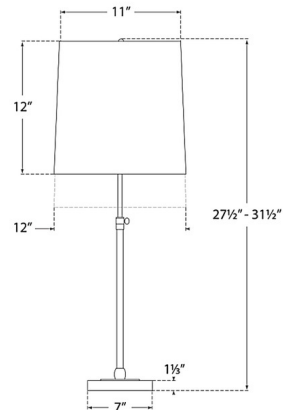

By Visual Comfort Signature

Description

The Bryant Adjustable Table Lamp adds a clean classic look to your interior space. The slim body has a key adjustment to allow this table to be 27.5 - 31.5 inches. Topped with a linen or natural paper shade that casts warm light across your room. Dimmer switch is located on the lamp socket.

Shown in bronze / linen

Specifications

COLOR	Linen
BODY FINISH	Bronze
WATTAGE	60W
DIMMER	Included
DIMENSIONS	12"W x 31.5"H
BULB NOT INCLUDED	1 x A19/Medium (E26)/60W/120V Incandescent
OTHER BULB OPTIONS	1 x A19/Medium (E26)/120V LED

Technical Information

PRODUCT DIMENSIONS	Cord: 120"
--------------------	-------	------------

CLICK TO VIEW PRODUCT

Notes: