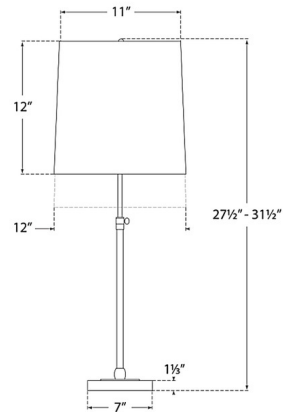

### Description

The Bryant Adjustable Table Lamp adds a clean classic look to your interior space. The slim body has a key adjustment to allow this table to be 27.5 - 31.5 inches. Topped with a linen or natural paper shade that casts warm light across your room. Dimmer switch is located on the lamp socket.

### Specifications

COLOR	.....	Linen
BODY FINISH	.....	Bronze
WATTAGE	.....	60W
DIMMER	.....	Included
DIMENSIONS	.....	12"W x 31.5"H
BULB NOT INCLUDED	.....	1 x A19/Medium (E26)/60W/120V Incandescent
OTHER BULB OPTIONS	.....	1 x A19/Medium (E26)/120V LED

### Technical Information

PRODUCT DIMENSIONS	.....	Cord: 120"
--------------------	-------	------------

CLICK TO VIEW PRODUCT

Notes: