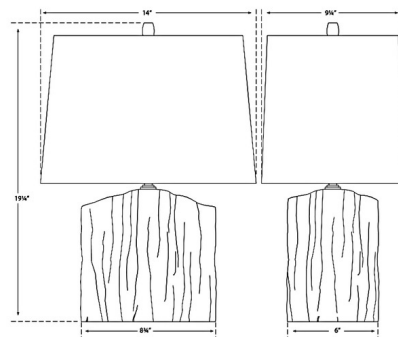

### Description

The Carmel Table Lamp brings an updated outdoor look to your interior space. The finished body resembles a cut down tree trunk. Topped with an oval linen shade that casts warm shadows across your room. Dimmer switch is located on the lamp socket.

### Specifications

COLOR . . . . . Linen  
BODY FINISH . . . . . Plaster White  
WATTAGE . . . . . 75W  
DIMMER . . . . . Included  
DIMENSIONS . . . . . 14"W x 19.25"H x 9.25"D  
BULB NOT INCLUDED . . . . . 1 x A19/Medium (E26)/75W/120V Incandescent  
OTHER BULB OPTIONS . . . . . 1 x A19/Medium (E26)/120V LED