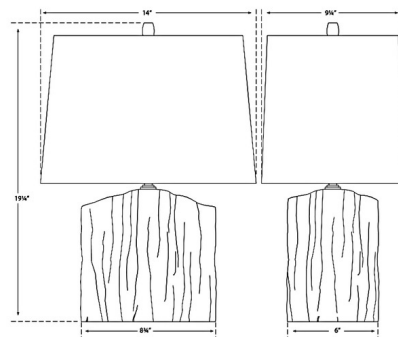

Specifications

COLOR . . . . . Linen
BODY FINISH . . . . . Plaster White
WATTAGE 75W
DIMMER . . . . . Included
DIMENSIONS . . . . . 14"W x 19.25"H x 9.25"D
BULB NOT INCLUDED . . . . . 1 x A19/Medium (E26)/75W/120V Incandescent
OTHER BULB OPTIONS . . . . . 1 x A19/Medium (E26)/120V LED

CLICK TO VIEW PRODUCT

Notes: