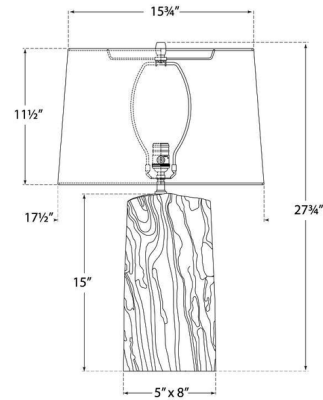

Shown in burnished silver leaf / linen

Specifications

COLOR	Linon
BODY FINISH	Burnished Silver Leaf
WATTAGE	100W
DIMMER	Included
DIMENSIONS	17.5"W x 27.75"H
BULB NOT INCLUDED	1 x A19/Medium (E26)/100W/120V Incandescent
OTHER BULB OPTIONS	1 x A19/Medium (E26)/120V LED