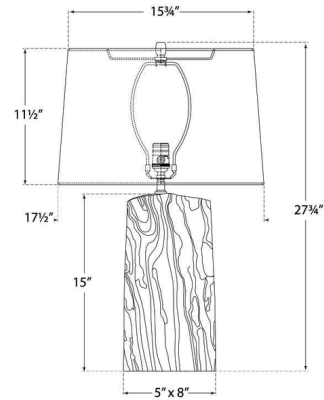

Shown in gild / linen

Specifications

COLOR	Linen
BODY FINISH	Gild
WATTAGE	100W
DIMMER	Included
DIMENSIONS	17.5"W x 27.75"H
BULB NOT INCLUDED	1 x A19/Medium (E26)/100W/120V Incandescent
OTHER BULB OPTIONS	1 x A19/Medium (E26)/120V LED