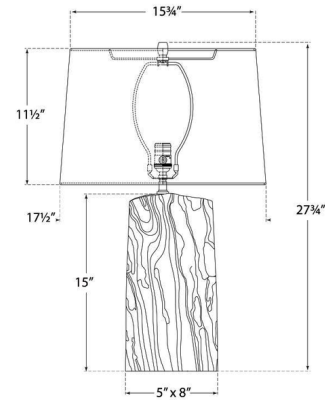

By Visual Comfort Signature

Description

Add a dash of nature to your interiors with the Sierra Buffet Table Lamp. Its body channels the natural beauty of a tree trunk, while a modern finish adds a contemporary touch. The lamp is topped with an oval linen shade that softens the overall aesthetic.

Shown in gild / linen

Specifications

COLOR Linen
BODY FINISH Gild
WATTAGE 100W
DIMMER Included
DIMENSIONS 17.5"W x 27.75"H
BULB NOT INCLUDED 1 x A19/Medium (E26)/100W/120V Incandescent
OTHER BULB OPTIONS 1 x A19/Medium (E26)/120V LED