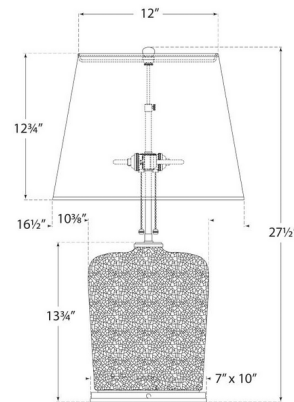

### Description

The elegant Mimi Table Lamp is characterized by its glossy subtly tapered body, complemented by a linen or paper shade and metal rectangular base. Placed in a bedroom or living room, the Mimi brightens the space with a layer of soft ambient lighting. The body is made of porcelain or ceramic with a gleaming finish. Oslo Blue is a reactive ceramic glaze that adds an artistic touch, and may vary in color and texture.

### Specifications

COLOR	Linon
BODY FINISH	Light Honey
WATTAGE	120W
DIMMER	N/A
DIMENSIONS	16.5"W x 27.5"H
BULB NOT INCLUDED	2 x A19/Medium (E26)/60W/120V Incandescent
OTHER BULB OPTIONS	2 x A19/Medium (E26)/120V LED