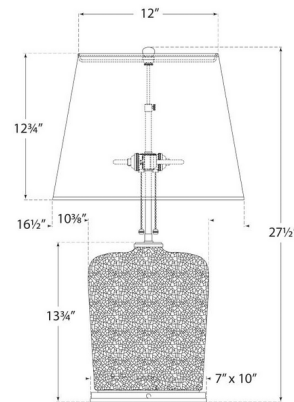

By Visual Comfort Signature

Description

The elegant Mimi Table Lamp is characterized by its glossy subtly tapered body, complemented by a linen or paper shade and metal rectangular base. Placed in a bedroom or living room, the Mimi brightens the space with a layer of soft ambient lighting. The body is made of porcelain or ceramic with a gleaming finish. Oslo Blue is a reactive ceramic glaze that adds an artistic touch, and may vary in color and texture.

Shown in light honey / linen

Specifications

COLOR Linen
BODY FINISH Light Honey
WATTAGE 120W
DIMMER N/A
DIMENSIONS 16.5"W x 27.5"H
BULB NOT INCLUDED 2 x A19/Medium (E26)/60W/120V Incandescent
OTHER BULB OPTIONS 2 x A19/Medium (E26)/120V LED