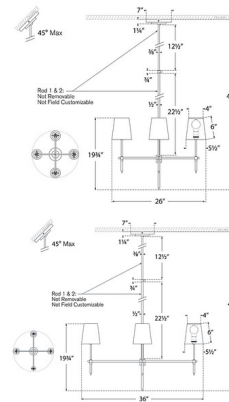

Shown in antique nickel / linen

Specifications

COLOR	Linen
BODY FINISH	Antique Nickel
WATTAGE	240W
DIMMER	Standard 120V
DIMENSIONS	26"W x 19.75"H
BULB NOT INCLUDED	4 x A19/Medium (E26)/60W/120V Incandescent
OTHER BULB OPTIONS	4 x A19/Medium (E26)/120V LED