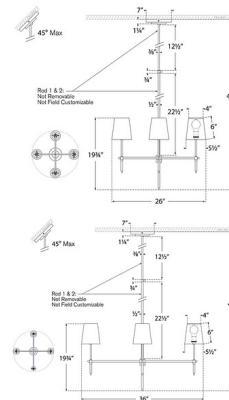

Shown in antique nickel / linen

Specifications

COLOR	Linen
BODY FINISH	Antique Nickel
WATTAGE	240W
DIMMER	Standard 120V
DIMENSIONS	26"W x 19.75"H
BULB NOT INCLUDED	4 x A19/Medium (E26)/60W/120V Incandescent
OTHER BULB OPTIONS	4 x A19/Medium (E26)/120V LED