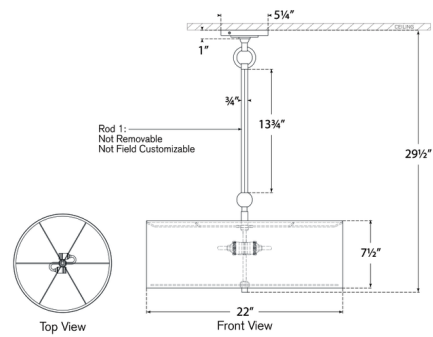

Shown in bronze / linen

Specifications

COLOR	N/A
BODY FINISH	Bronze / Linen
WATTAGE	200W
DIMMER	Standard 120V
DIMENSIONS	22"W x 7.5"H
BULB NOT INCLUDED	2 x A19/Medium (E26)/100W/120V Incandescent
OTHER BULB OPTIONS	2 x A19/Medium (E26)/120V LED