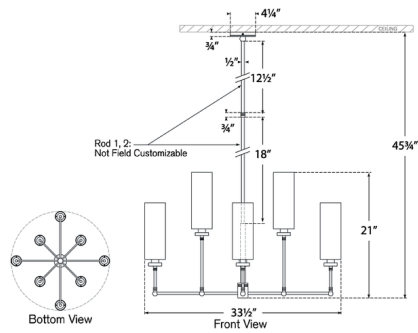

### Specifications

COLOR	.....	Linen
BODY FINISH	.....	Bronze
WATTAGE	.....	200W
DIMMER	.....	Standard 120V
DIMENSIONS	.....	33.5"W x 21"H
BULB NOT INCLUDED	.....	8 x B11/Candelabra (E12)/25W/120V Incandescent
OTHER BULB OPTIONS	.....	8 x B11/Candelabra (E12)/120V LED