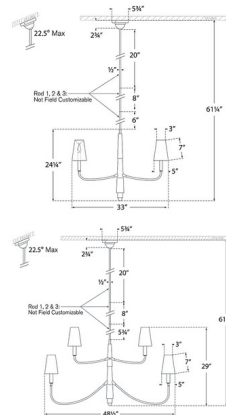

### Description

The Farlane Chandelier brings a clean tailored look to your interior space. The stepped frame, with curved arms, holds red trimmed natural paper shades that cast warm light across your room. Sloped ceiling to 22.5 degrees max. Note: Includes One 5.75/6 inch, One 8 inch, and One 20 inch rods that are not customizable. No Antique Nickel/Natural Paper in the large, 48.5 inch, size. Note: Custom Overall Heights are available. For quotes, please contact our sales team.

### Specifications

COLOR	..... Linen
BODY FINISH	..... Bronze / Hand-Rubbed Antique Brass
WATTAGE	..... 240W
DIMMER	..... Standard 120V
DIMENSIONS	..... 33"W x 24.25"H
BULB NOT INCLUDED	..... 6 x B11/Candelabra (E12)/40W/120V Incandescent
OTHER BULB OPTIONS	..... 6 x B10/Candelabra (E12)/120V Incandescent
	..... 6 x B10/Candelabra (E12)/120V LED
	..... 6 x B11/Candelabra (E12)/120V LED