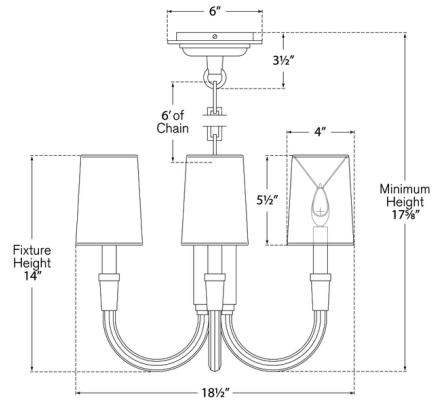

### Specifications

COLOR	..... Linen
BODY FINISH	..... Brass
WATTAGE	..... 160W
DIMMER	..... Standard 120V
DIMENSIONS	..... 18.5"W x 14"H
BULB NOT INCLUDED	..... 4 x B11/Candelabra (E12)/40W/120V Incandescent
OTHER BULB OPTIONS	..... 4 x B11/Candelabra (E12)/120V LED