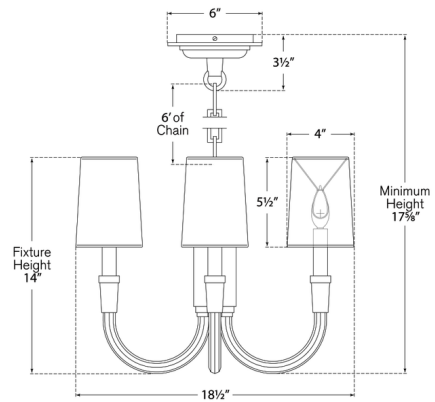

### Specifications

COLOR	..... Linen
BODY FINISH	..... Brass
WATTAGE	..... 160W
DIMMER	..... Standard 120V
DIMENSIONS	..... 18.5"W x 14"H
BULB NOT INCLUDED	..... 4 x B11/Candelabra (E12)/40W/120V Incandescent
OTHER BULB OPTIONS	..... 4 x B11/Candelabra (E12)/120V LED