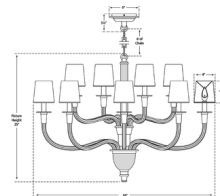

CLICK TO VIEW PRODUCT

Notes: