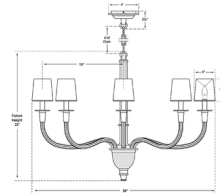

CLICK TO VIEW PRODUCT

Notes: