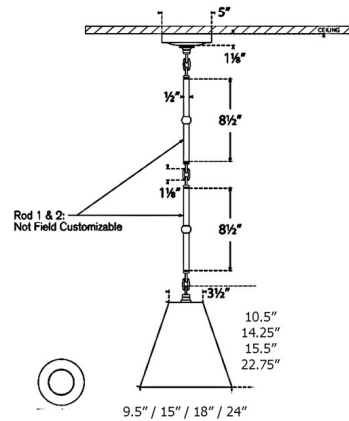

Shown in antique nickel / linen

CLICK TO VIEW PRODUCT

Notes: