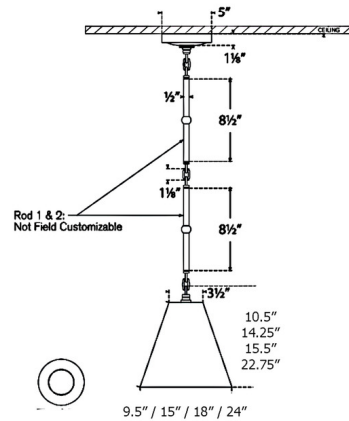

By Visual Comfort Signature

Description

The Goodman Pendant brings a classic elegance, with a farmhouse vibe, to your interior space. The graceful, decorative link chain is complemented by a cone shaped shade that casts a warm glow of light across your room. Includes two 8.5 inch non field adjustable links. 24 inch size is not available with Linen / Bronze finish. Note: Custom Overall Heights are available. For quotes, please contact our sales team.

Shown in antique nickel / linen

Specifications

COLOR	Linen
BODY FINISH	Antique Nickel
WATTAGE	9W
DIMMER	Standard 120V
DIMENSIONS	9.5"W x 10.5"H
BULB NOT INCLUDED	1 x B10/Candelabra (E12)/9W/120V LED
OTHER BULB OPTIONS	1 x B10/Candelabra (E12)/120V LED