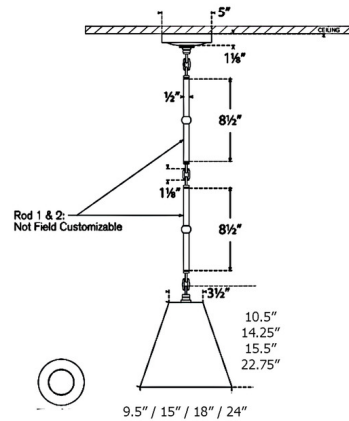

Description

The Goodman Pendant brings a classic elegance, with a farmhouse vibe, to your interior space. The graceful, decorative link chain is complemented by a cone shaped shade that casts a warm glow of light across your room. Includes two 8.5 inch non field adjustable links. 24 inch size is not available with Linen / Bronze finish. Note: Custom Overall Heights are available. For quotes, please contact our sales team.

Shown in hand-rubbed antique brass / linen

Specifications

COLOR	Linen
BODY FINISH	Hand-Rubbed Antique Brass
WATTAGE	17W
DIMMER	Standard 120V
DIMENSIONS	15"W x 14.25"H
BULB NOT INCLUDED	1 x A19/Medium (E26)/17W/120V LED
OTHER BULB OPTIONS	1 x A19/Medium (E26)/120V LED