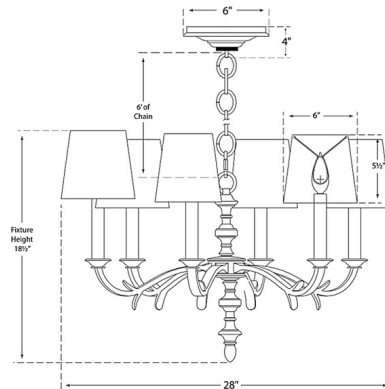

### Specifications

COLOR . . . . . Linen  
BODY FINISH . . . . . Burnished Silver Leaf  
WATTAGE . . . . . 360W  
DIMMER . . . . . Standard 120V  
DIMENSIONS . . . . . 28"W x 18.5"H  
BULB NOT INCLUDED . . . . . 6 x B11/Candelabra (E12)/60W/120V Incandescent  
OTHER BULB OPTIONS . . . . . 6 x B10/Candelabra (E12)/120V Incandescent  
6 x B10/Candelabra (E12)/120V LED  
6 x B11/Candelabra (E12)/120V LED