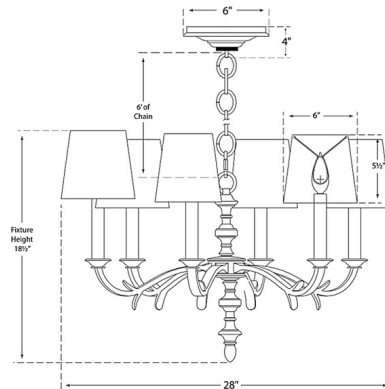

CLICK TO VIEW PRODUCT

Notes: