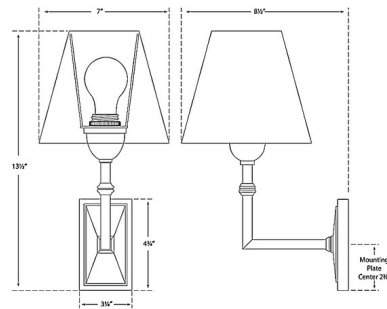

Description

The Jane Wall Sconce brings a clean decorative look to your interior space. The frame looks to be pieces of metal welded together, and is topped with a crisp, tapered shade that casts warm light across your room. Note: Fixture does not cover a standard US junction box and requires a 2 x 4 inch junction box.

Shown in hand-rubbed antique brass / linen

Specifications

COLOR	Linen
BODY FINISH	Hand-Rubbed Antique Brass
WATTAGE	60W
DIMMER	Standard 120V
DIMENSIONS	7"W x 13.5"H x 8.5"D
BULB NOT INCLUDED	1 x A19/Medium (E26)/60W/120V Incandescent