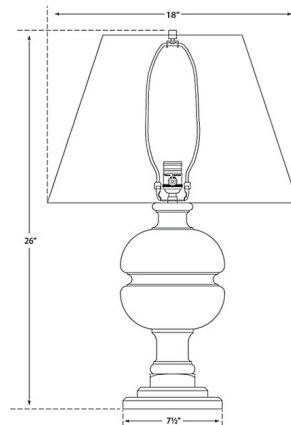

Lightology

lightology.com
866-954-4489
07-04-26

Project: _____

Company: _____

Location: _____ Fixture Type: _____

SPEC #: **VCG1243400**

Approved On: _____ Approved By: _____

Desmond Table Lamp By Visual Comfort Signature

Description

The Desmond Table Lamp brings an ancient vine to your interior space. The classic roman body, in alabaster or wood, is topped with a tapered linen shade that casts warm light across your room. Dimmer switch is located on the lamp socket.

Shown in alabaster / linen

Specifications

COLOR Linen
BODY FINISH Alabaster
WATTAGE 150W
DIMMER Included
DIMENSIONS 18"W x 26"H
BULB NOT INCLUDED 1 x A21/Medium (E26)/150W/120V Incandescent
OTHER BULB OPTIONS 1 x A21/Medium (E26)/120V LED

Technical Information

PRODUCT DIMENSIONS Cord: 144"

CLICK TO VIEW PRODUCT

Notes: