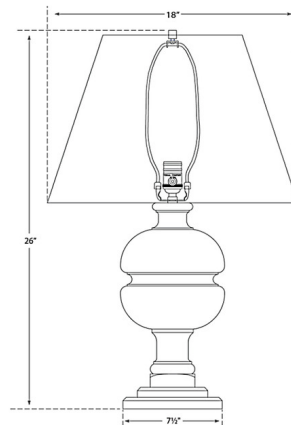

### Description

The Desmond Table Lamp brings an ancient vine to your interior space. The classic roman body, in alabaster or wood, is topped with a tapered linen shade that casts warm light across your room. Dimmer switch is located on the lamp socket.

### Specifications

COLOR	..... Linen
BODY FINISH	..... Alabaster
WATTAGE	..... 150W
DIMMER	..... Included
DIMENSIONS	..... 18"W x 26"H
BULB NOT INCLUDED	..... 1 x A21/Medium (E26)/150W/120V Incandescent
OTHER BULB OPTIONS	..... 1 x A21/Medium (E26)/120V LED

### Technical Information

PRODUCT DIMENSIONS	..... Cord: 144"
--------------------	------------------

CLICK TO VIEW PRODUCT

Notes: