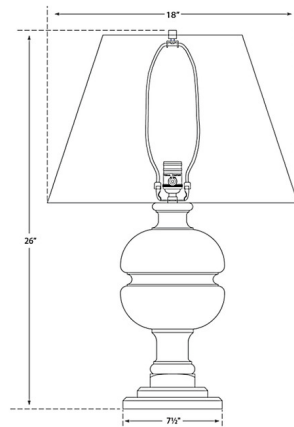

Lightology

lightology.com
866-954-4489
05-25-26

Project: _____

Company: _____

Location: _____ Fixture Type: _____

SPEC #: **VCG1243401**

Approved On: _____ Approved By: _____

Desmond Table Lamp By Visual Comfort Signature

Description

The Desmond Table Lamp brings an ancient vine to your interior space. The classic roman body, in alabaster or wood, is topped with a tapered linen shade that casts warm light across your room. Dimmer switch is located on the lamp socket.

Shown in garden stone / linen

Specifications

COLOR Linen
BODY FINISH Garden Stone
WATTAGE 150W
DIMMER Included
DIMENSIONS 18"W x 26"H
BULB NOT INCLUDED 1 x A21/Medium (E26)/150W/120V Incandescent
OTHER BULB OPTIONS 1 x A21/Medium (E26)/120V LED