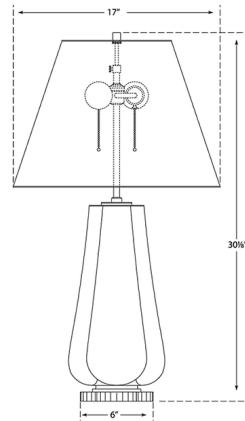

Lightology

lightology.com
866-954-4489
05-25-26

Project: _____

Company: _____

Location: _____ Fixture Type: _____

SPEC #: **VCG1243402**

Approved On: _____ Approved By: _____

Penelope Table Lamp By Visual Comfort Signature

Description

The Penelope Table Lamp is defined by its contoured porcelain body, projecting a sense of depth and dimension. Topped with a tapered linen shade, it casts a warm ambient light to create a comfortable environment.

Shown in berry red / linen

Specifications

COLOR	Linon
BODY FINISH	Berry Red
WATTAGE	120W
DIMMER	N/A
DIMENSIONS	17"W x 30.125"H
BULB NOT INCLUDED	2 x A19/Medium (E26)/60W/120V Incandescent
OTHER BULB OPTIONS	2 x A19/Medium (E26)/120V LED