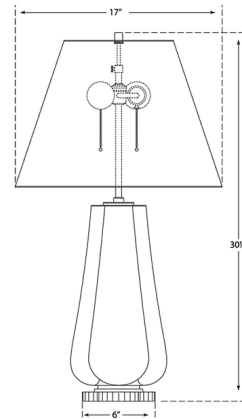

Lightology

lightology.com
866-954-4489
06-01-26

Project: _____
Company: _____
Location: _____ Fixture Type: _____
SPEC #: **VCG1243404**
Approved On: _____ Approved By: _____

Penelope Table Lamp

By Visual Comfort Signature

Description

The Penelope Table Lamp is defined by its contoured porcelain body, projecting a sense of depth and dimension. Topped with a tapered linen shade, it casts a warm ambient light to create a comfortable environment.

Shown in green porcelain / linen

Specifications

COLOR	Linon
BODY FINISH	Green Porcelain
WATTAGE	120W
DIMMER	N/A
DIMENSIONS	17"W x 30.125"H
BULB NOT INCLUDED	2 x A19/Medium (E26)/60W/120V Incandescent
OTHER BULB OPTIONS	2 x A19/Medium (E26)/120V LED