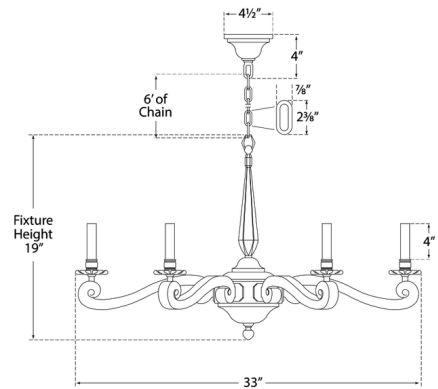

### Specifications

COLOR	Linens
BODY FINISH	Natural Brass
WATTAGE	240W
DIMMER	Standard 120V
DIMENSIONS	33"W x 19"H
BULB NOT INCLUDED	6 x B11/Candelabra (E12)/40W/120V Incandescent
OTHER BULB OPTIONS	6 x B11/Candelabra (E12)/120V LED