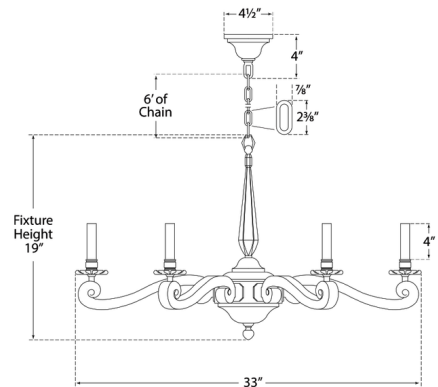

### Specifications

COLOR	Linon
BODY FINISH	Natural Brass
WATTAGE	240W
DIMMER	Standard 120V
DIMENSIONS	33"W x 19"H
BULB NOT INCLUDED	6 x B11/Candelabra (E12)/40W/120V Incandescent
OTHER BULB OPTIONS	6 x B11/Candelabra (E12)/120V LED