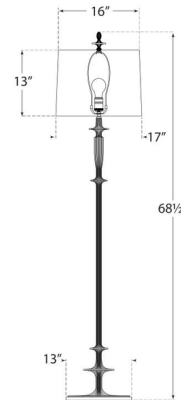

By Visual Comfort Signature

Description

The Lotus Floor Lamp is characterized by the ridged texture and unique embellishments that decorate its stem. Place it in a living room or bedroom to enhance the overall room design while adding a layer of warm ambient lighting.

Shown in plaster white / linen

Specifications

COLOR Linen
BODY FINISH Plaster White
WATTAGE 150W
DIMMER Included
DIMENSIONS 17"W x 68.5"H
BULB NOT INCLUDED 1 x A21/Medium (E26)/150W/120V Incandescent
OTHER BULB OPTIONS A21/Medium (E26)/120V LED