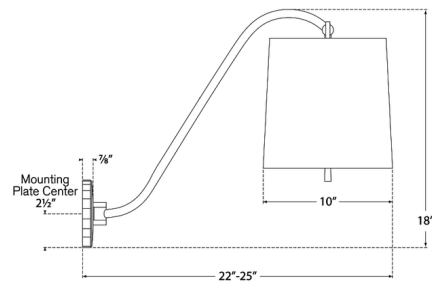

### Specifications

COLOR	.....	Linen
BODY FINISH	.....	Bronze
WATTAGE	.....	60W
DIMMER	.....	Standard 120V
DIMENSIONS	.....	10"W x 18"H x 22"D
BULB NOT INCLUDED	.....	1 x A19/Medium (E26)/60W/120V Incandescent
OTHER BULB OPTIONS	.....	1 x A19/Medium (E26)/120V LED