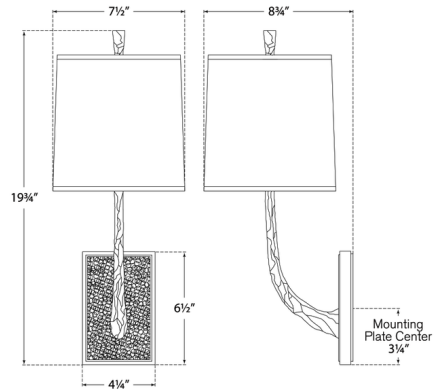

Shown in soft brass / linen

CLICK TO VIEW PRODUCT

Notes: