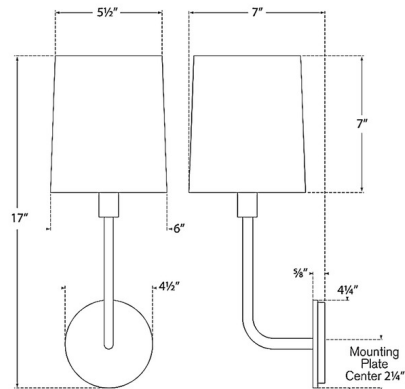

Description

The Go Lightly Wall Sconce brings a simple beauty to your interior space. The smooth frame is topped by a tapered shade that casts a warm glow of light across your room.

Shown in china white / linen

Specifications

COLOR	Linon
BODY FINISH	China White
WATTAGE	40W
DIMMER	Standard 120V
DIMENSIONS	6"W x 17"H x 7"D
BULB NOT INCLUDED	1 x B10/Candelabra (E12)/40W/120V Incandescent
OTHER BULB OPTIONS	1 x B10/Candelabra (E12)/120V LED