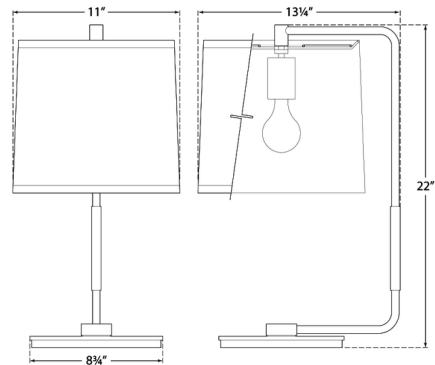

By Visual Comfort Signature

Description

The Swing Table Lamp seamlessly blends practicality with elegance. A soft linen shade hangs from the slender metal stem and casts a warm glow of ambient light. The stem swivels for adjusting light position. Place this lamp on a bedside nightstand or console table to add illumination with a touch of modern style.

Shown in bronze / linen

Specifications

COLOR	Linon
BODY FINISH	Bronze
WATTAGE	75W
DIMMER	N/A
DIMENSIONS	11"W x 22"H x 13.25"D
BULB NOT INCLUDED	1 x A19/Medium (E26)/75W/120V Incandescent
OTHER BULB OPTIONS	1 x A19/Medium (E26)/120V LED