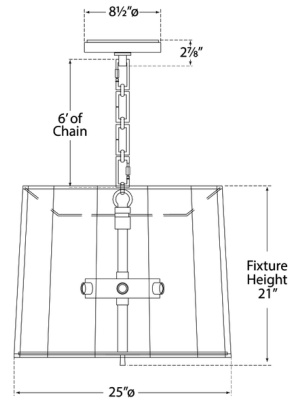

### Specifications

COLOR	..... Linen
BODY FINISH	..... Soft Brass
WATTAGE	..... 300W
DIMMER	..... Standard 120V
DIMENSIONS	..... 25"W x 21"H
BULB NOT INCLUDED	..... 5 x B11/Candelabra (E12)/60W/120V Incandescent
OTHER BULB OPTIONS	..... 5 x B11/Candelabra (E12)/120V LED