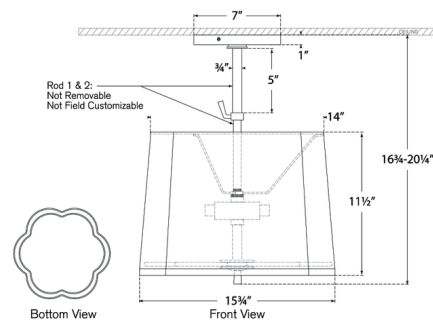

### Specifications

COLOR	.....	Linen
BODY FINISH	.....	Soft Silver
WATTAGE	.....	180W
DIMMER	.....	Standard 120V
DIMENSIONS	.....	15.75"W x 16.75"H
BULB NOT INCLUDED	.....	3 x B11/Candelabra (E12)/60W/120V Incandescent
OTHER BULB OPTIONS	.....	3 x B11/Candelabra (E12)/120V LED