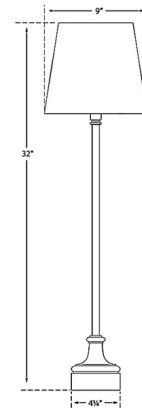

By Visual Comfort Signature

Description

The Cawdor Table Lamp brings a timeless beauty to your interior space. The scepter inspired body is complemented with a tapered shade that casts warm shadows across your room. Hi/Lo switch is located on the lamp socket.

Shown in antique-burnished brass / linen

Specifications

COLOR	Linen
BODY FINISH	Antique-Burnished Brass
WATTAGE	60W
DIMMER	N/A
DIMENSIONS	9"W x 32"H
BULB NOT INCLUDED	1 x A19/Medium (E26)/60W/120V Incandescent
OTHER BULB OPTIONS	1 x A19/Medium (E26)/120V LED