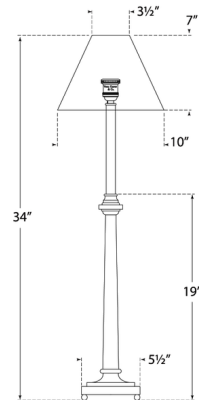

Shown in polished nickel / linen

Specifications

COLOR	Linon
BODY FINISH	Polished Nickel
WATTAGE	60W
DIMMER	Included
DIMENSIONS	10"W x 34"H
BULB NOT INCLUDED	1 x B11/Medium (E26)/60W/120V Incandescent
OTHER BULB OPTIONS	1 x B11/Medium (E26)/120V LED