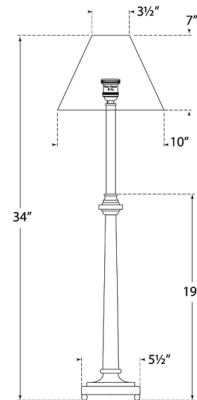

### Specifications

COLOR	Linon
BODY FINISH	Polished Nickel
WATTAGE	60W
DIMMER	Included
DIMENSIONS	10"W x 34"H
BULB NOT INCLUDED	1 x B11/Medium (E26)/60W/120V Incandescent
OTHER BULB OPTIONS	1 x B11/Medium (E26)/120V LED