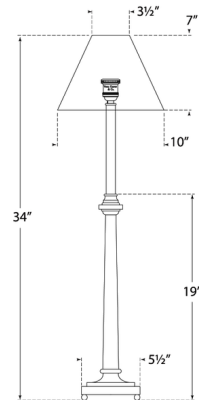

Shown in polished nickel / linen