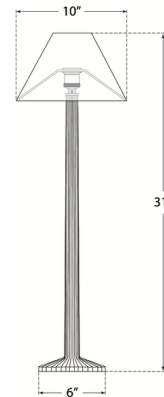

By Visual Comfort Signature

Description

The Strie Buffet Table Lamp makes a statement with the unique ridged texture of its stem and base. A simple square linen shade complements the design. This slim lamp is ideal for placement on console tables and buffets to create an inviting ambiance in the room.

Shown in gild / linen

Specifications

| | |
|--------------------|--|
| COLOR | Linen |
| BODY FINISH | Gild |
| WATTAGE | 60W |
| DIMMER | Included |
| DIMENSIONS | 10"W x 31"H |
| BULB NOT INCLUDED | 1 x B11/Medium (E26)/60W/120V Incandescent |
| OTHER BULB OPTIONS | 1 x B11/Medium (E26)/120V LED |