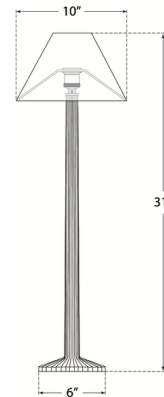

By Visual Comfort Signature

Description

The Strie Buffet Table Lamp makes a statement with the unique ridged texture of its stem and base. A simple square linen shade complements the design. This slim lamp is ideal for placement on console tables and buffets to create an inviting ambiance in the room.

Shown in gild / linen

Specifications

COLOR	Linen
BODY FINISH	Gild
WATTAGE	60W
DIMMER	Included
DIMENSIONS	10"W x 31"H
BULB NOT INCLUDED	1 x B11/Medium (E26)/60W/120V Incandescent
OTHER BULB OPTIONS	1 x B11/Medium (E26)/120V LED