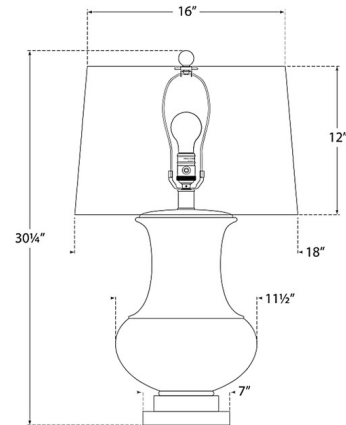

By Visual Comfort Signature

Description

The Deauville Table Lamp brings a clean, simple look to your interior space. The decorative urn shaped body is topped with a tapered linen shade that casts warm light across your room. Dimmer switch is located on the lamp socket.

Shown in celadon / linen

Specifications

COLOR Linen
BODY FINISH Celadon
WATTAGE 150W
DIMMER Included
DIMENSIONS 18"W x 30.25"H
BULB NOT INCLUDED 1 x A21/Medium (E26)/150W/120V Incandescent
OTHER BULB OPTIONS 1 x A21/Medium (E26)/120V LED

Technical Information

PRODUCT DIMENSIONS Cord: 120"

CLICK TO VIEW PRODUCT

Notes: