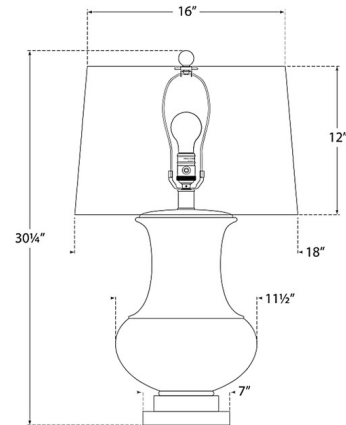

Description

The Deauville Table Lamp brings a clean, simple look to your interior space. The decorative urn shaped body is topped with a tapered linen shade that casts warm light across your room. Dimmer switch is located on the lamp socket.

Specifications

COLOR Linen
BODY FINISH Celadon
WATTAGE 150W
DIMMER Included
DIMENSIONS 18"W x 30.25"H
BULB NOT INCLUDED 1 x A21/Medium (E26)/150W/120V Incandescent
OTHER BULB OPTIONS 1 x A21/Medium (E26)/120V LED

Technical Information

PRODUCT DIMENSIONS Cord: 120"

Shown in celadon / linen

CLICK TO VIEW PRODUCT

Notes: