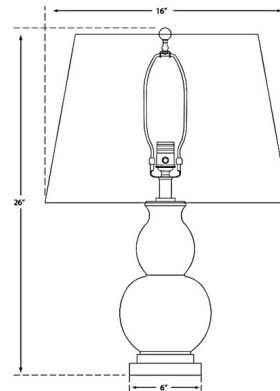

By Visual Comfort Signature

Description

The Gourd Form Table Lamp adds a classic look to your interior space. The decorative body rests on a square base and is topped with a tapered linen shade that casts warm shadows across your room. Dimmer switch is located on the lamp socket.

Shown in celadon / linen

Specifications

COLOR Linen
BODY FINISH Celadon
WATTAGE 100W
DIMMER Included
DIMENSIONS 16"W x 26"H
BULB NOT INCLUDED 1 x A19/Medium (E26)/100W/120V Incandescent
OTHER BULB OPTIONS 1 x A19/Medium (E26)/120V LED

Technical Information

PRODUCT DIMENSIONS Cord: 120"

CLICK TO VIEW PRODUCT

Notes: