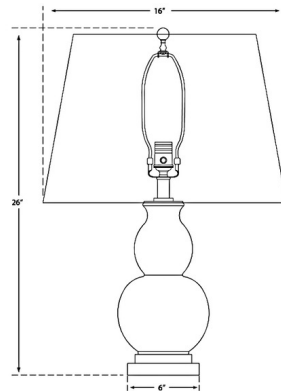

By Visual Comfort Signature

Description

The Gourd Form Table Lamp adds a classic look to your interior space. The decorative body rests on a square base and is topped with a tapered linen shade that casts warm shadows across your room. Dimmer switch is located on the lamp socket.

Shown in celadon / linen

Specifications

COLOR Linen
BODY FINISH Celadon
WATTAGE 100W
DIMMER Included
DIMENSIONS 16"W x 26"H
BULB NOT INCLUDED 1 x A19/Medium (E26)/100W/120V Incandescent
OTHER BULB OPTIONS 1 x A19/Medium (E26)/120V LED

Technical Information

PRODUCT DIMENSIONS Cord: 120"
--------------------	------------------

CLICK TO VIEW PRODUCT

Notes: