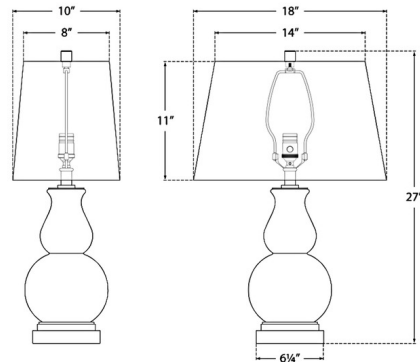

Specifications

COLOR Linen
BODY FINISH Ivory Crackle
WATTAGE 150W
DIMMER Included
DIMENSIONS 18"W x 27"H
BULB NOT INCLUDED 1 x A21/Medium (E26)/150W/120V Incandescent
OTHER BULB OPTIONS 1 x A21/Medium (E26)/120V LED

Technical Information

PRODUCT DIMENSIONS Cord: 120"

Shown in ivory crackle / linen

CLICK TO VIEW PRODUCT

Notes: