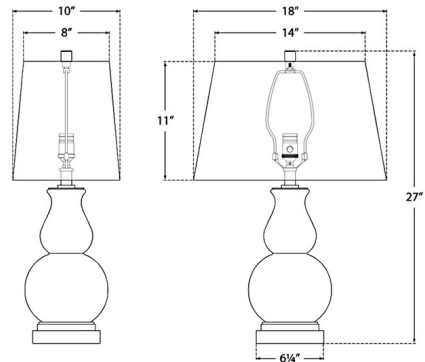

### Specifications

COLOR . . . . . Linen  
BODY FINISH . . . . . Ivory Crackle  
WATTAGE . . . . . 150W  
DIMMER . . . . . Included  
DIMENSIONS . . . . . 18"W x 27"H  
BULB NOT INCLUDED . . . . . 1 x A21/Medium (E26)/150W/120V Incandescent  
OTHER BULB OPTIONS . . . . . 1 x A21/Medium (E26)/120V LED

### Technical Information

PRODUCT DIMENSIONS . . . . . Cord: 120"

Shown in ivory crackle / linen

CLICK TO VIEW PRODUCT

Notes: