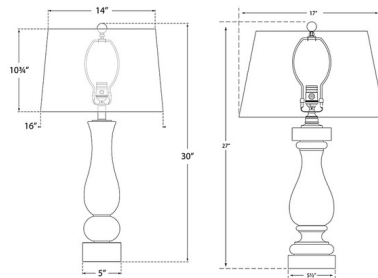

### Description

The Balustrade Table Lamp brings a clean contemporary look to your interior space. The decorative body blends into a variety of styles. Topped with a tapered shade that casts a warm glow of light across your room. Hi/Lo switch is located on the lamp socket. Note: Cannot be placed in direct sunlight.

### Specifications

COLOR	..... Linen
BODY FINISH	..... Alabaster
WATTAGE	..... 150W
DIMMER	..... N/A
DIMENSIONS	..... 16"W x 30"H
BULB NOT INCLUDED	..... 1 x A21/Medium (E26)/150W/120V Incandescent
OTHER BULB OPTIONS	..... 1 x A21/Medium (E26)/120V LED

### Technical Information

PRODUCT DIMENSIONS	..... Cord: 120"
--------------------	------------------

CLICK TO VIEW PRODUCT

Notes: