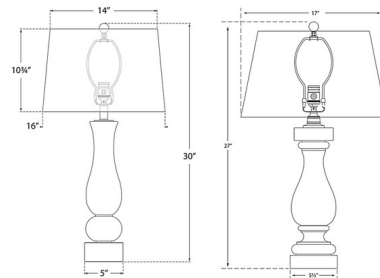

### Description

The Balustrade Table Lamp brings a clean contemporary look to your interior space. The decorative body blends into a variety of styles. Topped with a tapered shade that casts a warm glow of light across your room. Hi/Lo switch is located on the lamp socket. Note: Cannot be placed in direct sunlight.

### Specifications

COLOR	..... Linen
BODY FINISH	..... Alabaster
WATTAGE	..... 150W
DIMMER	..... N/A
DIMENSIONS	..... 16"W x 30"H
BULB NOT INCLUDED	..... 1 x A21/Medium (E26)/150W/120V Incandescent
OTHER BULB OPTIONS	..... 1 x A21/Medium (E26)/120V LED

### Technical Information

PRODUCT DIMENSIONS	..... Cord: 120"
--------------------	------------------

CLICK TO VIEW PRODUCT

Notes: