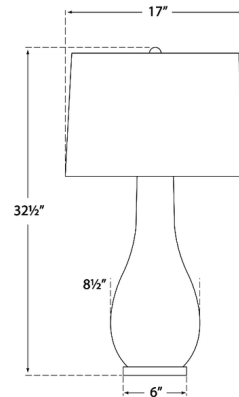

Shown in denim porcelain / linen

Specifications

COLOR	Linon
BODY FINISH	Denim Porcelain
WATTAGE	150W
DIMMER	Included
DIMENSIONS	17"W x 32.5"H
BULB NOT INCLUDED	1 x A21/Medium (E26)/150W/120V Incandescent
OTHER BULB OPTIONS	1 x A21/Medium (E26)/120V LED

CLICK TO VIEW PRODUCT

Notes: