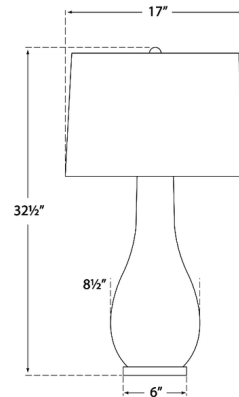

### Specifications

COLOR	Linon
BODY FINISH	Denim Porcelain
WATTAGE	150W
DIMMER	Included
DIMENSIONS	17"W x 32.5"H
BULB NOT INCLUDED	1 x A21/Medium (E26)/150W/120V Incandescent
OTHER BULB OPTIONS	1 x A21/Medium (E26)/120V LED