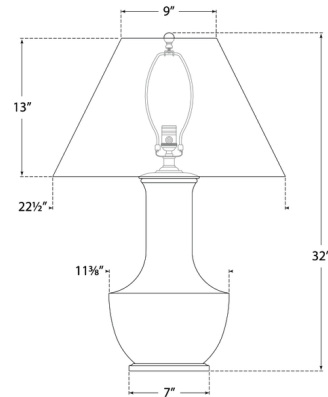

By Visual Comfort Signature

Description

The Lambay Table Lamp exudes sophistication in its distinctive sculptural ceramic body and tapered linen shade. Its design is enhanced by a reactive glaze finish, which adds an artistic quality and may vary in color or texture. Placed by your bed or in your living room, this lamp adds an elegant touch to the space while casting a warm, diffused light.

Shown in coconut porcelain / linen

Specifications

COLOR	Linon
BODY FINISH	Coconut Porcelain
WATTAGE	100W
DIMMER	Included
DIMENSIONS	22.5"W x 32"H
BULB NOT INCLUDED	1 x A19/Medium (E26)/100W/120V Incandescent
OTHER BULB OPTIONS	A19/Medium (E26)/120V LED