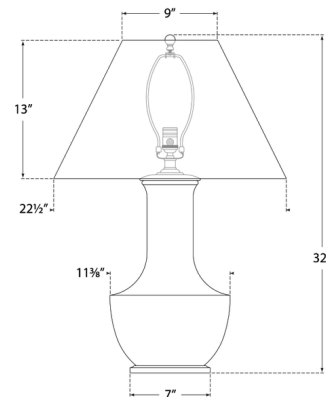

By Visual Comfort Signature

Description

The Lambay Table Lamp exudes sophistication in its distinctive sculptural ceramic body and tapered linen shade. Its design is enhanced by a reactive glaze finish, which adds an artistic quality and may vary in color or texture. Placed by your bed or in your living room, this lamp adds an elegant touch to the space while casting a warm, diffused light.

Shown in coconut porcelain / linen

Specifications

COLOR	Linon
BODY FINISH	Coconut Porcelain
WATTAGE	100W
DIMMER	Included
DIMENSIONS	22.5"W x 32"H
BULB NOT INCLUDED	1 x A19/Medium (E26)/100W/120V Incandescent
OTHER BULB OPTIONS	A19/Medium (E26)/120V LED