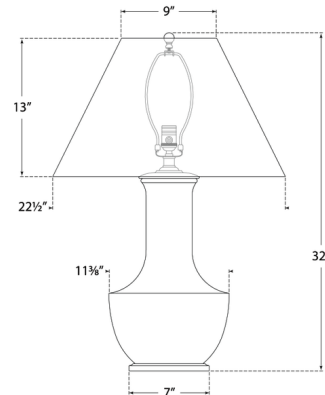

By Visual Comfort Signature

Description

The Lambay Table Lamp exudes sophistication in its distinctive sculptural ceramic body and tapered linen shade. Its design is enhanced by a reactive glaze finish, which adds an artistic quality and may vary in color or texture. Placed by your bed or in your living room, this lamp adds an elegant touch to the space while casting a warm, diffused light.

Shown in coconut porcelain / linen

Specifications

COLOR	Linon
BODY FINISH	Coconut Porcelain
WATTAGE	100W
DIMMER	Included
DIMENSIONS	22.5"W x 32"H
BULB NOT INCLUDED	1 x A19/Medium (E26)/100W/120V Incandescent
OTHER BULB OPTIONS	A19/Medium (E26)/120V LED