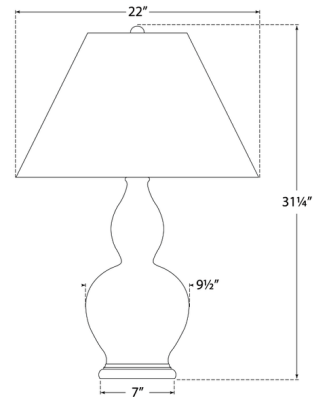

### Specifications

COLOR	Linon
BODY FINISH	Ice Blue Porcelain
WATTAGE	100W
DIMMER	Included
DIMENSIONS	22"W x 31.25"H
BULB NOT INCLUDED	1 x A19/Medium (E26)/100W/120V Incandescent
OTHER BULB OPTIONS	A19/Medium (E26)/120V LED