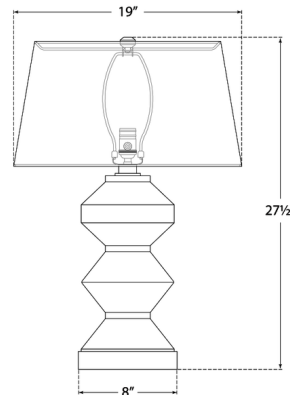

Shown in coconut porcelain / linen

Specifications

COLOR Linen
BODY FINISH Coconut Porcelain
WATTAGE 150W
DIMMER Included
DIMENSIONS 19"W x 27.5"H
BULB NOT INCLUDED 1 x A21/Medium (E26)/150W/120V Incandescent
OTHER BULB OPTIONS 1 x A21/Medium (E26)/120V LED