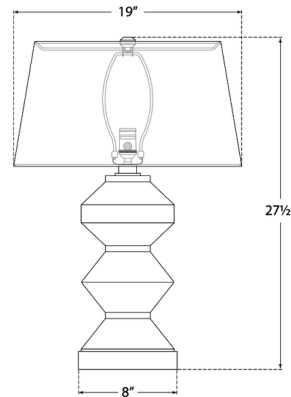

### Specifications

COLOR	.....	Linen
BODY FINISH	.....	Coconut Porcelain
WATTAGE	.....	150W
DIMMER	.....	Included
DIMENSIONS	.....	19"W x 27.5"H
BULB NOT INCLUDED	.....	1 x A21/Medium (E26)/150W/120V Incandescent
OTHER BULB OPTIONS	.....	1 x A21/Medium (E26)/120V LED