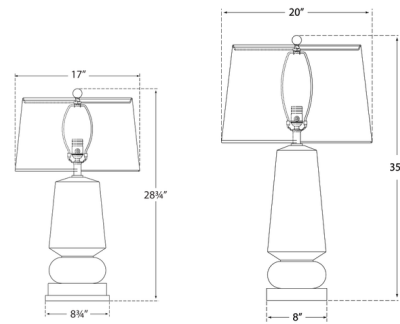

### Specifications

COLOR . . . . . Linen  
BODY FINISH . . . . . Shellish Kiwi  
WATTAGE . . . . . 150W  
DIMMER . . . . . Included  
DIMENSIONS . . . . . 17"W x 28.75"H  
BULB NOT INCLUDED . . . . . 1 x A21/Medium (E26)/150W/120V Incandescent  
OTHER BULB OPTIONS . . . . . 1 x A21/Medium (E26)/120V LED