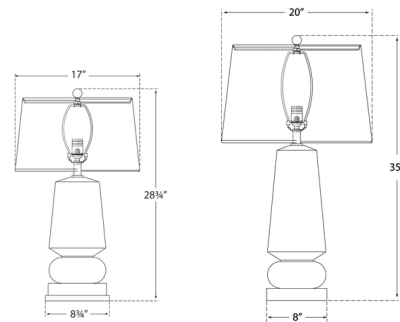

Shown in shellish kiwi / linen

Specifications

COLOR Linen
BODY FINISH Shellish Kiwi
WATTAGE 150W
DIMMER Included
DIMENSIONS 17"W x 28.75"H
BULB NOT INCLUDED 1 x A21/Medium (E26)/150W/120V Incandescent
OTHER BULB OPTIONS 1 x A21/Medium (E26)/120V LED