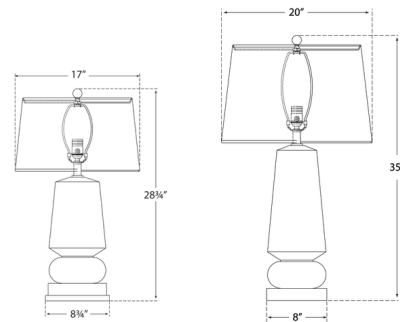

Shown in shellish kiwi / linen

Specifications

COLOR	Linen
BODY FINISH	Shellish Kiwi
WATTAGE	150W
DIMMER	Included
DIMENSIONS	17"W x 28.75"H
BULB NOT INCLUDED	1 x A21/Medium (E26)/150W/120V Incandescent
OTHER BULB OPTIONS	1 x A21/Medium (E26)/120V LED