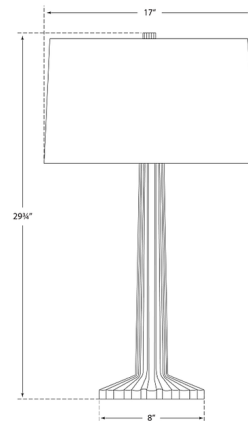

By Visual Comfort Signature

Description

The Strie Table Lamp projects a distinctive look with its deeply ridged stem and base. A simple tapered linen shade complements the design and casts a warm glow that brightens your space.

Shown in aged iron / linen

Specifications

COLOR	Linon
BODY FINISH	Aged Iron
WATTAGE	100W
DIMMER	Included
DIMENSIONS	17"W x 29.75"H
BULB NOT INCLUDED	1 x A19/Medium (E26)/100W/120V Incandescent
OTHER BULB OPTIONS	1 x A19/Medium (E26)/120V LED