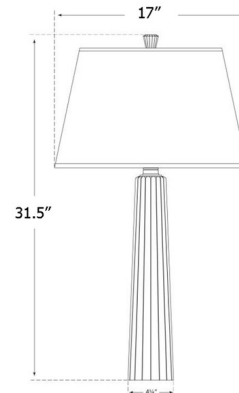

### Description

The Fluted Spire Table Lamp brings a combination of contemporary and industrial vibes to your interior space. The wide ribbed column body is topped with a wide tapered shade that casts warm light across your room. Dimmer switch is located on the lamp socket.

### Specifications

COLOR	.....	Linen
BODY FINISH	.....	Gilded Iron
WATTAGE	.....	150W
DIMMER	.....	Included
DIMENSIONS	.....	17"W x 31.5"H
BULB NOT INCLUDED	.....	1 x A21/Medium (E26)/150W/120V Incandescent
OTHER BULB OPTIONS	.....	1 x A21/Medium (E26)/120V LED

### Technical Information

PRODUCT DIMENSIONS	.....	Cord: 120"
--------------------	-------	------------

CLICK TO VIEW PRODUCT

Notes: